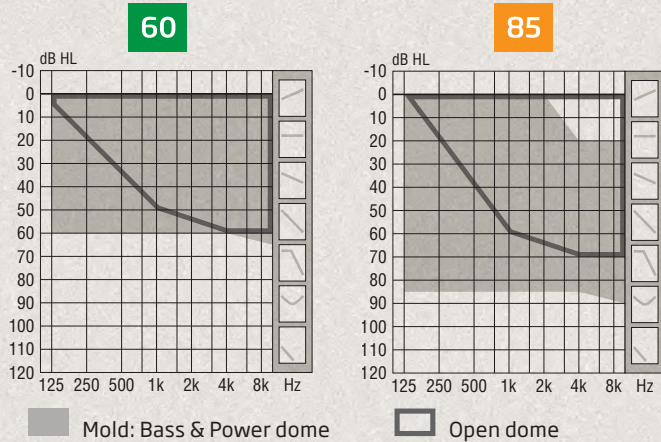

Oticon Opn™ Fitting Range†