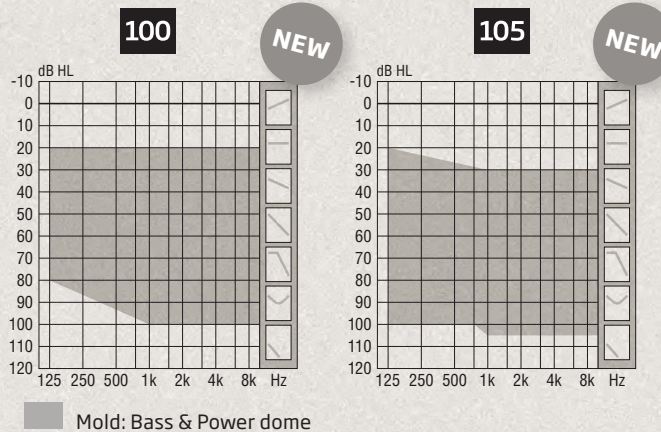

## Oticon Opn™ Fitting Range†

† Fitting range is based on Oticon Opn 1. Details for Oticon Opn 2 & Oticon Opn 3 are available in Technical Data Sheets.

Oticon Opn miniRITE uses the proven miniFit receivers and ear pieces, fits up to 105 dB HL and is powered by a 312 battery.